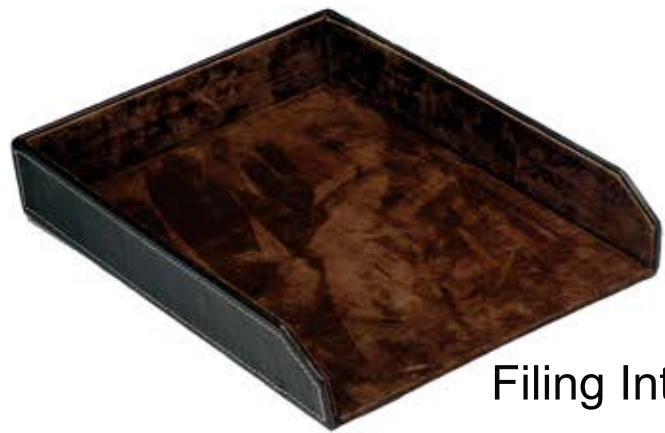

# KURGANKENANI

LEATHER CRAFTSMEN

*since 1928*

Desk Stationary cup

Paperblock including paper

Snap Valet to hold accessories

Filing Intrays

Mousepad